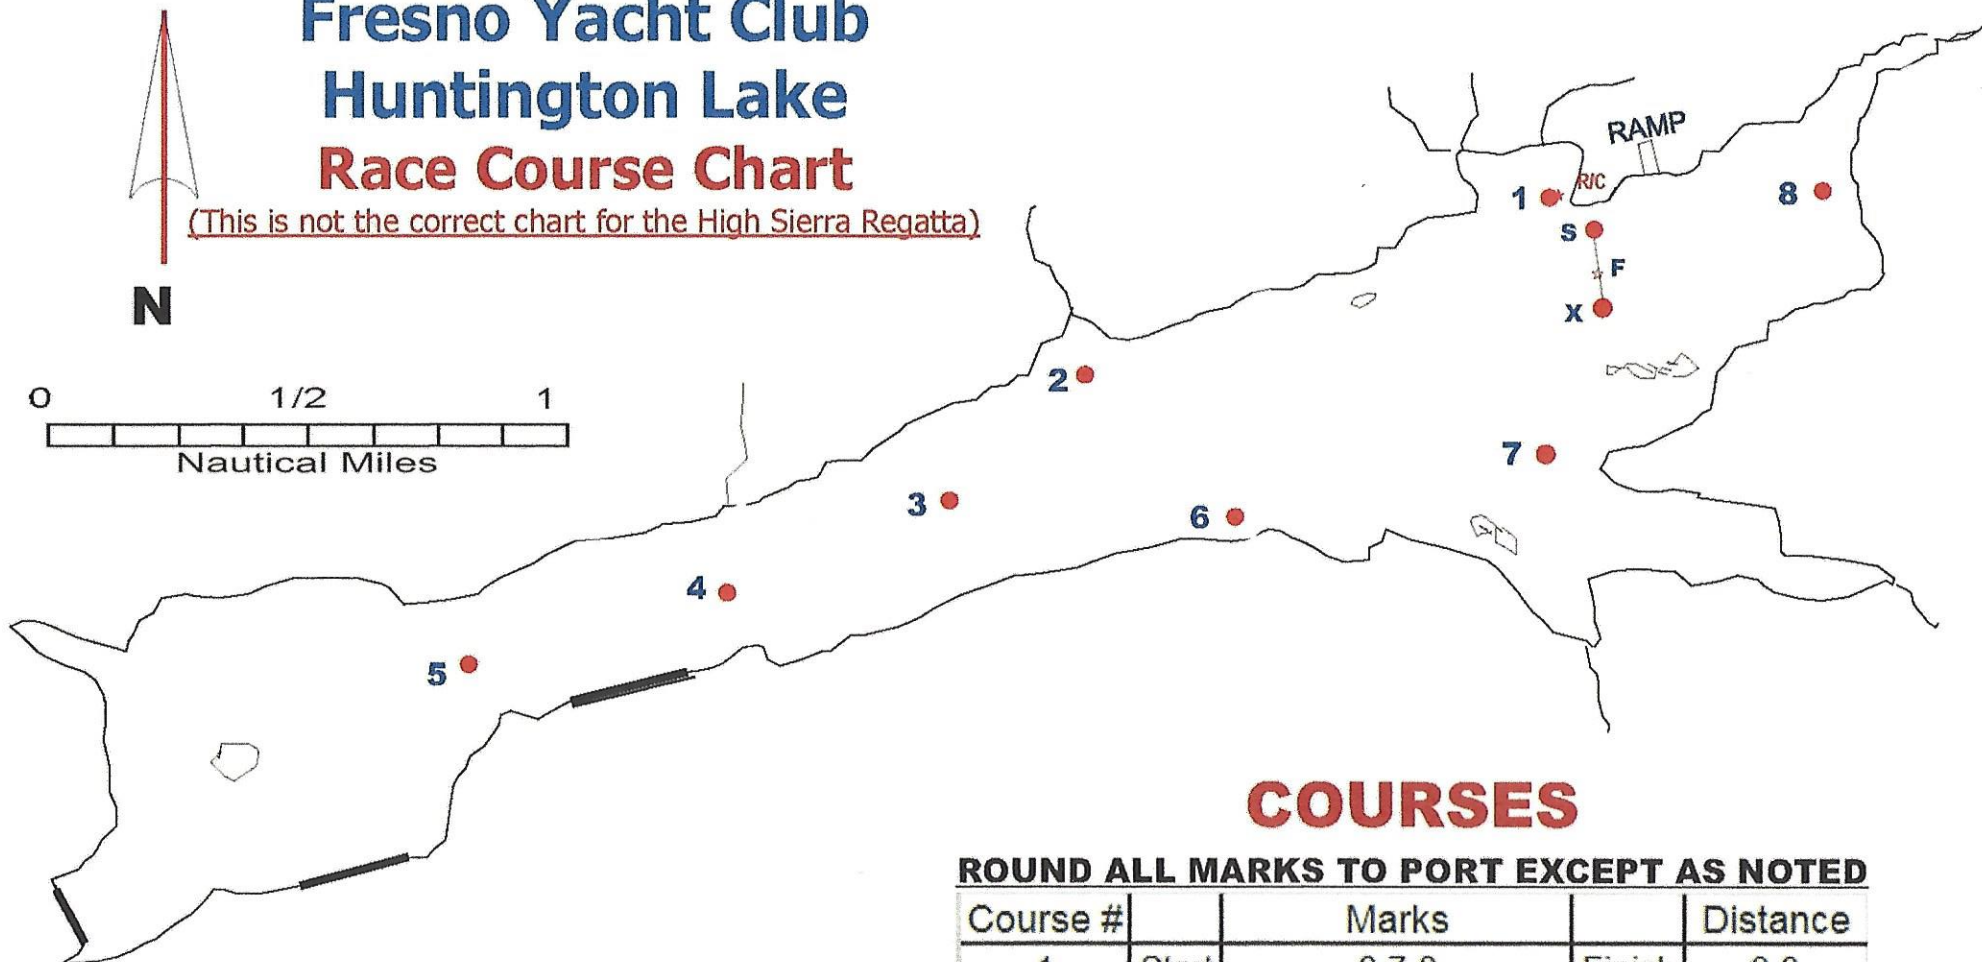

Fresno Yacht Club Huntington Lake Race Course Chart

(This is not the correct chart for the High Sierra Regatta)

COURSES

ROUND ALL MARKS TO PORT EXCEPT AS NOTED

Course #		Marks		Distance
1	Start	2,7,8	Finish	3.3
2	Start	3,6,8	Finish	3.8
3	Start	4,6,8	Finish	4.6
4	Start	4,6,1s,7,8	Finish	5.5
5	Start	5,8	Finish	5.6
6	Start	4,3,2s,6,1s,7,8	Finish	5.9
7	Start	4,x,3,8	Finish	7.3
8	Start	4,1,4,6,7,8	Finish	8.4

Starting order for club racing

Class flag	Classes
1	PHRF, Centerboard & Other
2	San Juan 21.

The Race Committee will be on shore.

The START LINE will be between an inner buoy "S" approximately 50 feet off shore and an outer buoy "X" approximately 500 feet from the inner buoy. The FINISH LINE will be between The inner buoy "S" and a finish buoy "F". The Finish buoy is not a part of the starting line. The finish line is restricted.